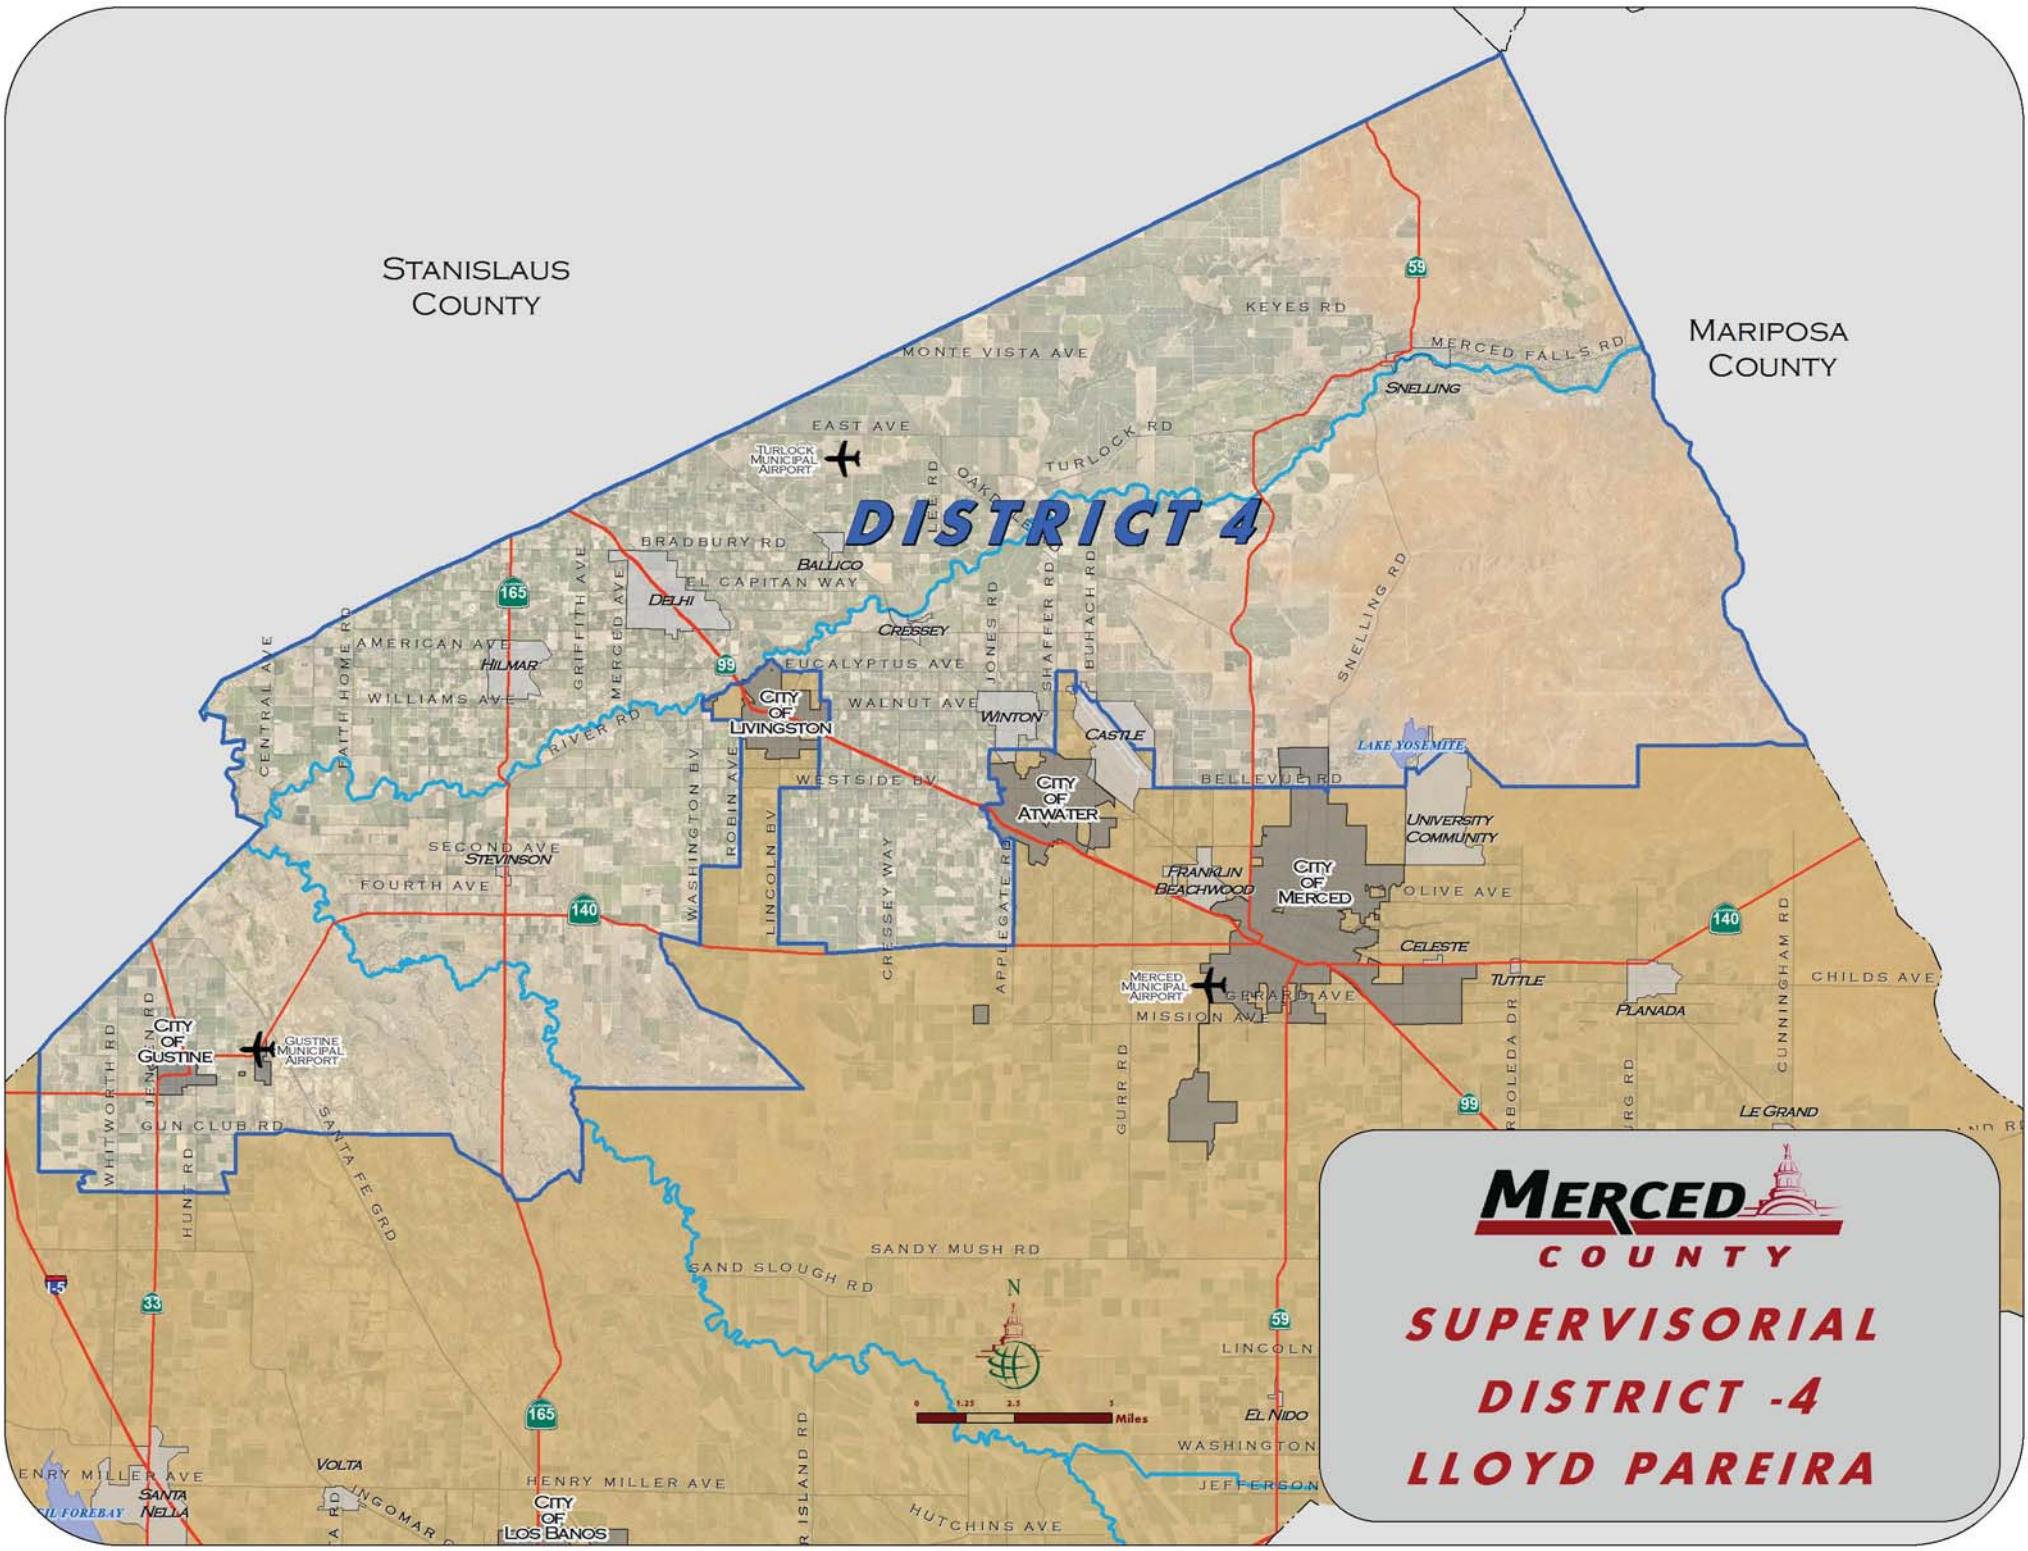

STANISLAUS COUNTY

MARIPOSA COUNTY

# DISTRICT 4

**MERCED**   
**COUNTY**

**SUPERVISORIAL  
DISTRICT -4  
LLOYD PAREIRA**